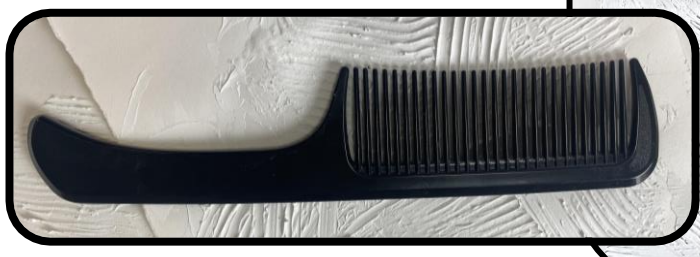

INC *Blog*

Your Art Inc Monthly Newsletter

March 23

Technique of the Month

Our technique of the month is comb painting! We started by making a modelling paste using acrylic paint, PVA glue and talcum powder. When then used a palette knife to spread that on our paper before using hair combs to drag across lines and details. The patterned pieces are effective and sophisticated.

Moving On?

Belong

Art Inc wishes all the best for our young people who aren't returning next term. We know they will continue to build on their success!

Create

Grow

Art work included in this month's newsletter was created by Aidan, Bianca, Caitlin, Chelsea, Noah, Archie, Ash, Daisy Rio, Izzy, Stevie, Bella, Charlie, Sophie, Charlie & Ford