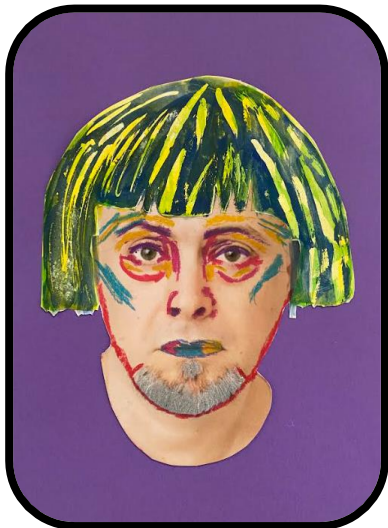

INC *Blog*

Your Art Inc Monthly Newsletter

March 23

Technique of the Month

Our technique of the month is comb painting! We started by making a modelling paste using acrylic paint, PVA glue and talcum powder. When then used a palette knife to spread that on our paper before using hair combs to drag across lines and details. The patterned pieces are effective and sophisticated.

Moving On?

Belong

Art Inc wishes all the best for our young people who aren't returning next term. We know they will continue to build on their success!

Create

Grow

Art work included in this month's newsletter was created by Aidan, Bianca, Caitlin, Chelsea, Noah, Archie, Ash, Daisy Rio, Izzy, Stevie, Bella, Charlie, Sophie, Charlie & Ford

Concentration!

Art work included in this month's newsletter was created by Aidan, Bianca, Caitlin, Chelsea, Noah, Archie, Ash, Daisy Rio, Izzy, Stevie, Bella, Charlie, Sophie, Charlie & Ford

Happy Easter & Eid Mubarak