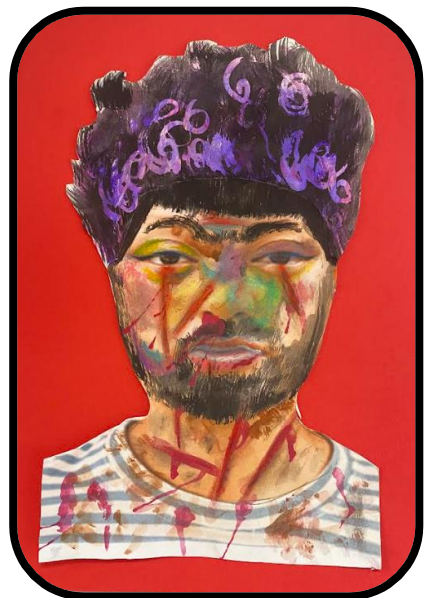

INC *Blog*

Your Art Inc Monthly Newsletter

March 23

Technique of the Month

Our technique of the month is comb painting! We started by making a modelling paste using acrylic paint, PVA glue and talcum powder. When then used a palette knife to spread that on our paper before using hair combs to drag across lines and details. The patterned pieces are effective and sophisticated.

Moving On?

Belong

Art Inc wishes all the best for our young people who aren't returning next term. We know they will continue to build on their success!

Create

Grow

Art work included in this month's newsletter was created by Aidan, Bianca, Caitlin, Chelsea, Noah, Archie, Ash, Daisy Rio, Izzy, Stevie, Bella, Charlie, Sophie, Charlie & Ford